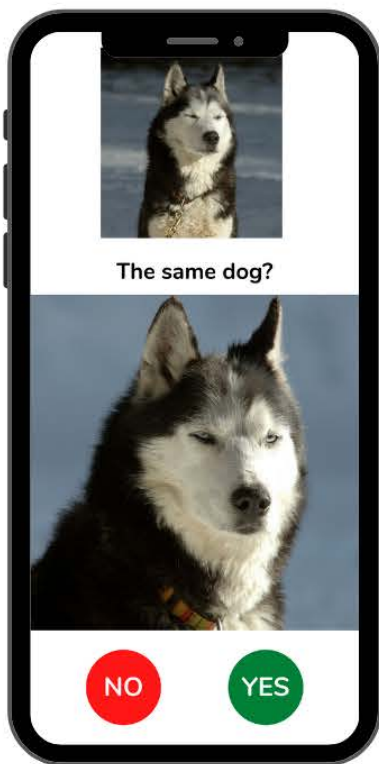

LOST OR FOUND PET?

PET

UPLOAD THE PET'S PHOTOS

Findpet uses advanced deep-learning technology for biometric pet identification

AUTOMATIC SEARCH AND VOLUNTEER COMMUNITY

Findpet automatically searches your pet by photo across local shelters and our largest database of lost and found pets in the country.

SET

GO!

HAPPY REUNION

We have reunited thousands of pets with their humans

FINDPET.COM

Download mobile apps: WWW.FND.PT/APPS

Email: hello@findpet.com